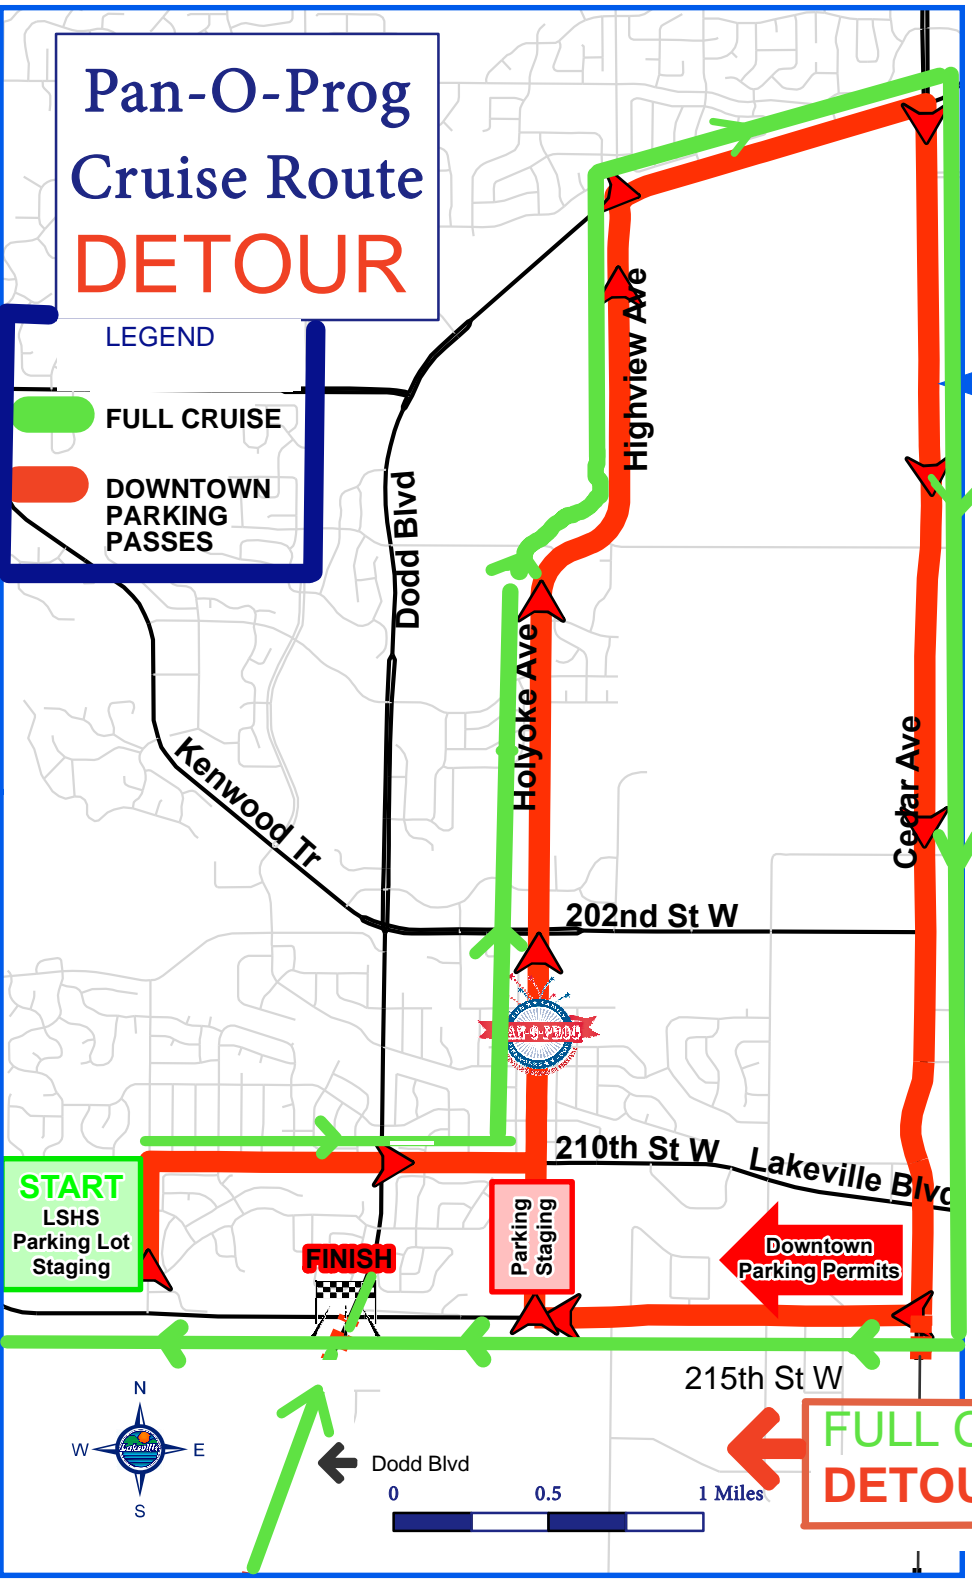

Pan-O-Prog Cruise Route DETOUR

LEGEND

-  FULL CRUISE
-  DOWNTOWN PARKING PASSES

**FULL CRUISE
DETOUR !!!**

**FULL CRUISE
DETOUR !!!**