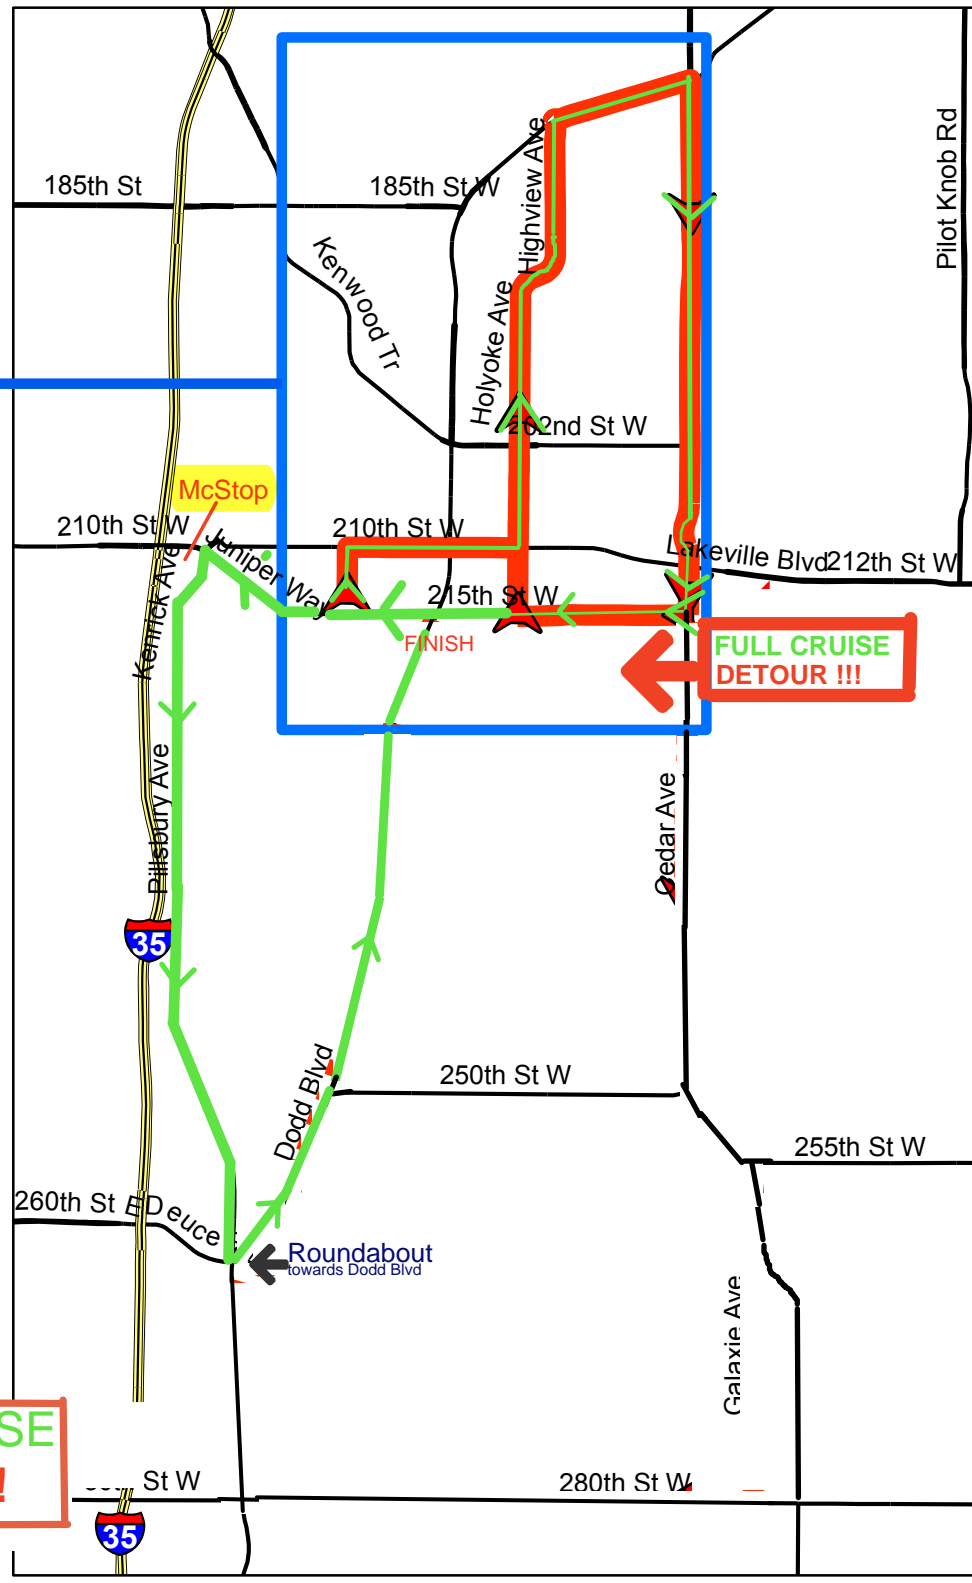

Pan-O-Prog Cruise Route DETOUR

LEGEND

-  FULL CRUISE
-  DOWNTOWN PARKING PASSES

**FULL CRUISE
DETOUR !!!**

**FULL CRUISE
DETOUR !!!**