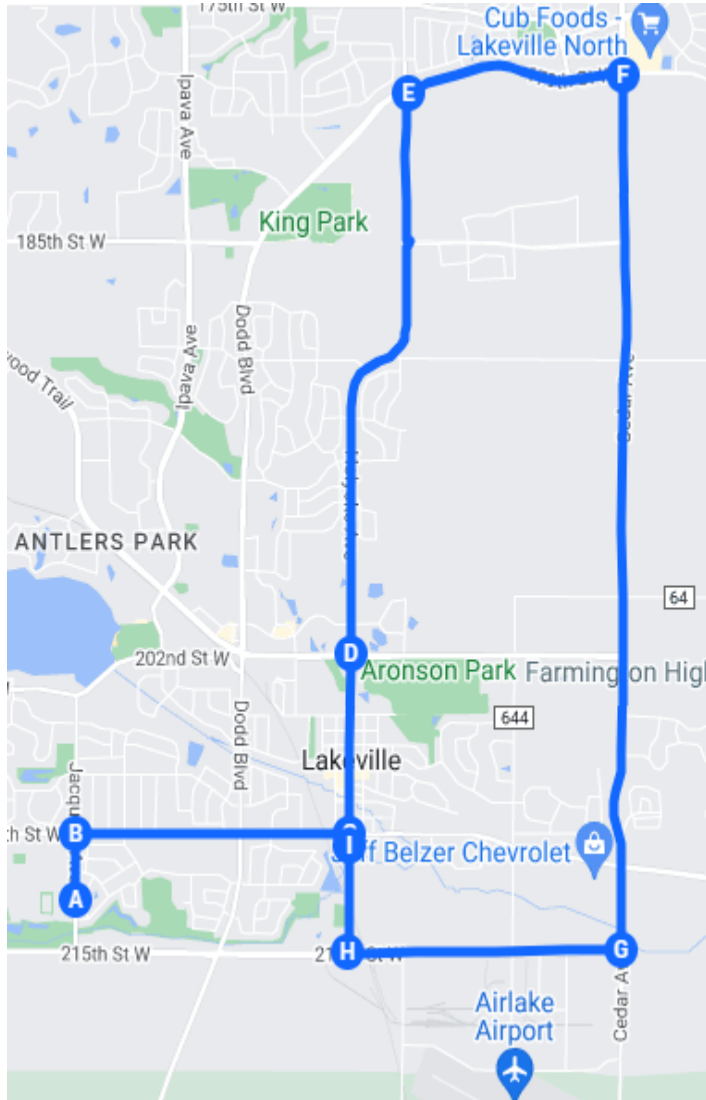

2024 Pan-O-Prog Cruise Routes

Friday, July 12, 2024; 3:00 Lot Opens, 6:30 Cruise begins

Cruise – Downtown Parking

- A – LSHS starting point
- B-Right on 210th Street headed east
- C – Left on Holyoke headed north
- D – north on Holyoke/Highview to Dodd
- E – right turn north on Dodd Blvd/179th St W
- F- right turn south on Cedar Ave
- G – Right turn on 215th St head west
- H- Right turn north on Holyoke
- I- Stage on Holyoke prior to downtown parking

Cruise – Full Cruise Route

- A – LSHS starting point
- B-Right on 210th Street headed east
- C – Left on Holyoke headed north through downtown /on Highview to Dodd
- D – right turn north on Dodd Blvd/179th St W
- E- right turn south on Cedar Ave/Galaxie Ave
- F – Right turn on 280th St head west
- G - Left north in round-about to Pillsbury Ave; N
- H – Cruise ends at Red Fox Tavern