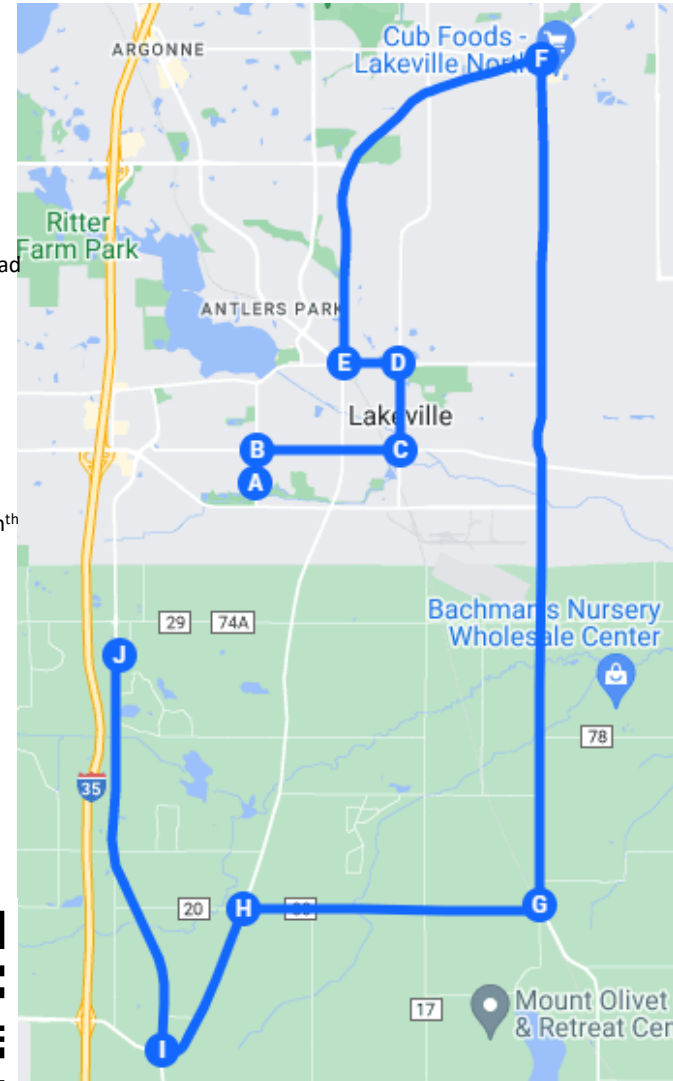

# 2023 Pan-O-Prog Cruise Routes

## Cruise – Downtown Parking

- A – LSHS starting point
- B-Right on 210<sup>th</sup> Street headed east
- C – Left on Holyoke headed north
- D – west on County Road 50 out of round-about
- E – right turn north on Dodd Blvd
- F- right turn south on Cedar Ave
- G – Right turn on 215<sup>th</sup> St head west
- H- Right turn north on Holyoke
- I- Stage on Holyoke prior to downtown parking

## Cruise – Full Cruise Route

- A – LSHS starting point
- B-Right on 210<sup>th</sup> Street headed east
- C – Left on Holyoke headed north
- D – west on County Road 50 out of round-about
- E – right turn north on Dodd Blvd
- F- right turn south on Cedar Ave
- G – Right turn on 250<sup>th</sup> St (80) head west
- H- Left Turn on Dodd Blvd headed south
- I- Right turn on to Pillsbury Ave out of round-about – head north
- J – Cruise ends at Red Fox Tavern