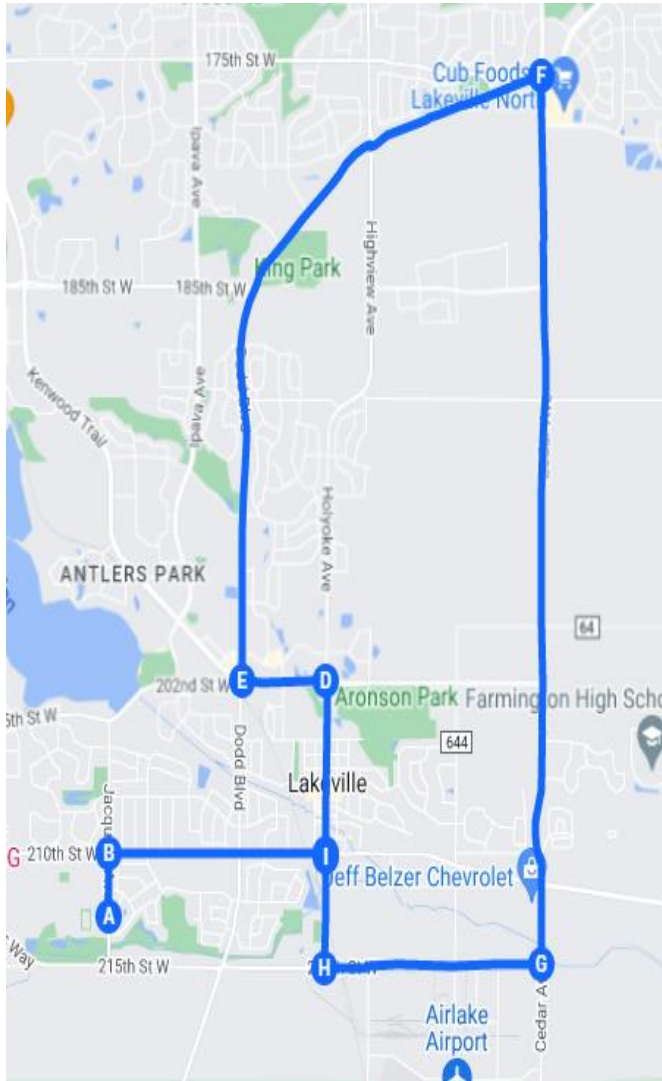

# 2023 Pan-O-Prog Cruise Routes

## Cruise – Downtown Parking

- A – LSHS starting point
- B-Right on 210<sup>th</sup> Street headed east
- C – Left on Holyoke headed north
- D – west on County Road 50 out of round-about
- E – right turn north on Dodd Blvd
- F- right turn south on Cedar Ave
- G – Right turn on 215<sup>th</sup> St head west
- H- Right turn north on Holyoke
- I- Stage on Holyoke prior to downtown parking

## Cruise – Full Cruise Route

- A – LSHS starting point
- B-Right on 210<sup>th</sup> Street headed east
- C – Left on Holyoke headed north
- D – west on County Road 50 out of round-about
- E – right turn north on Dodd Blvd
- F- right turn south on Cedar Ave
- G – Right turn on 250<sup>th</sup> St (80) head west
- H- Left Turn on Dodd Blvd headed south
- I- Right turn on to Pillsbury Ave out of round-about – head north
- J – Cruise ends at Red Fox Tavern