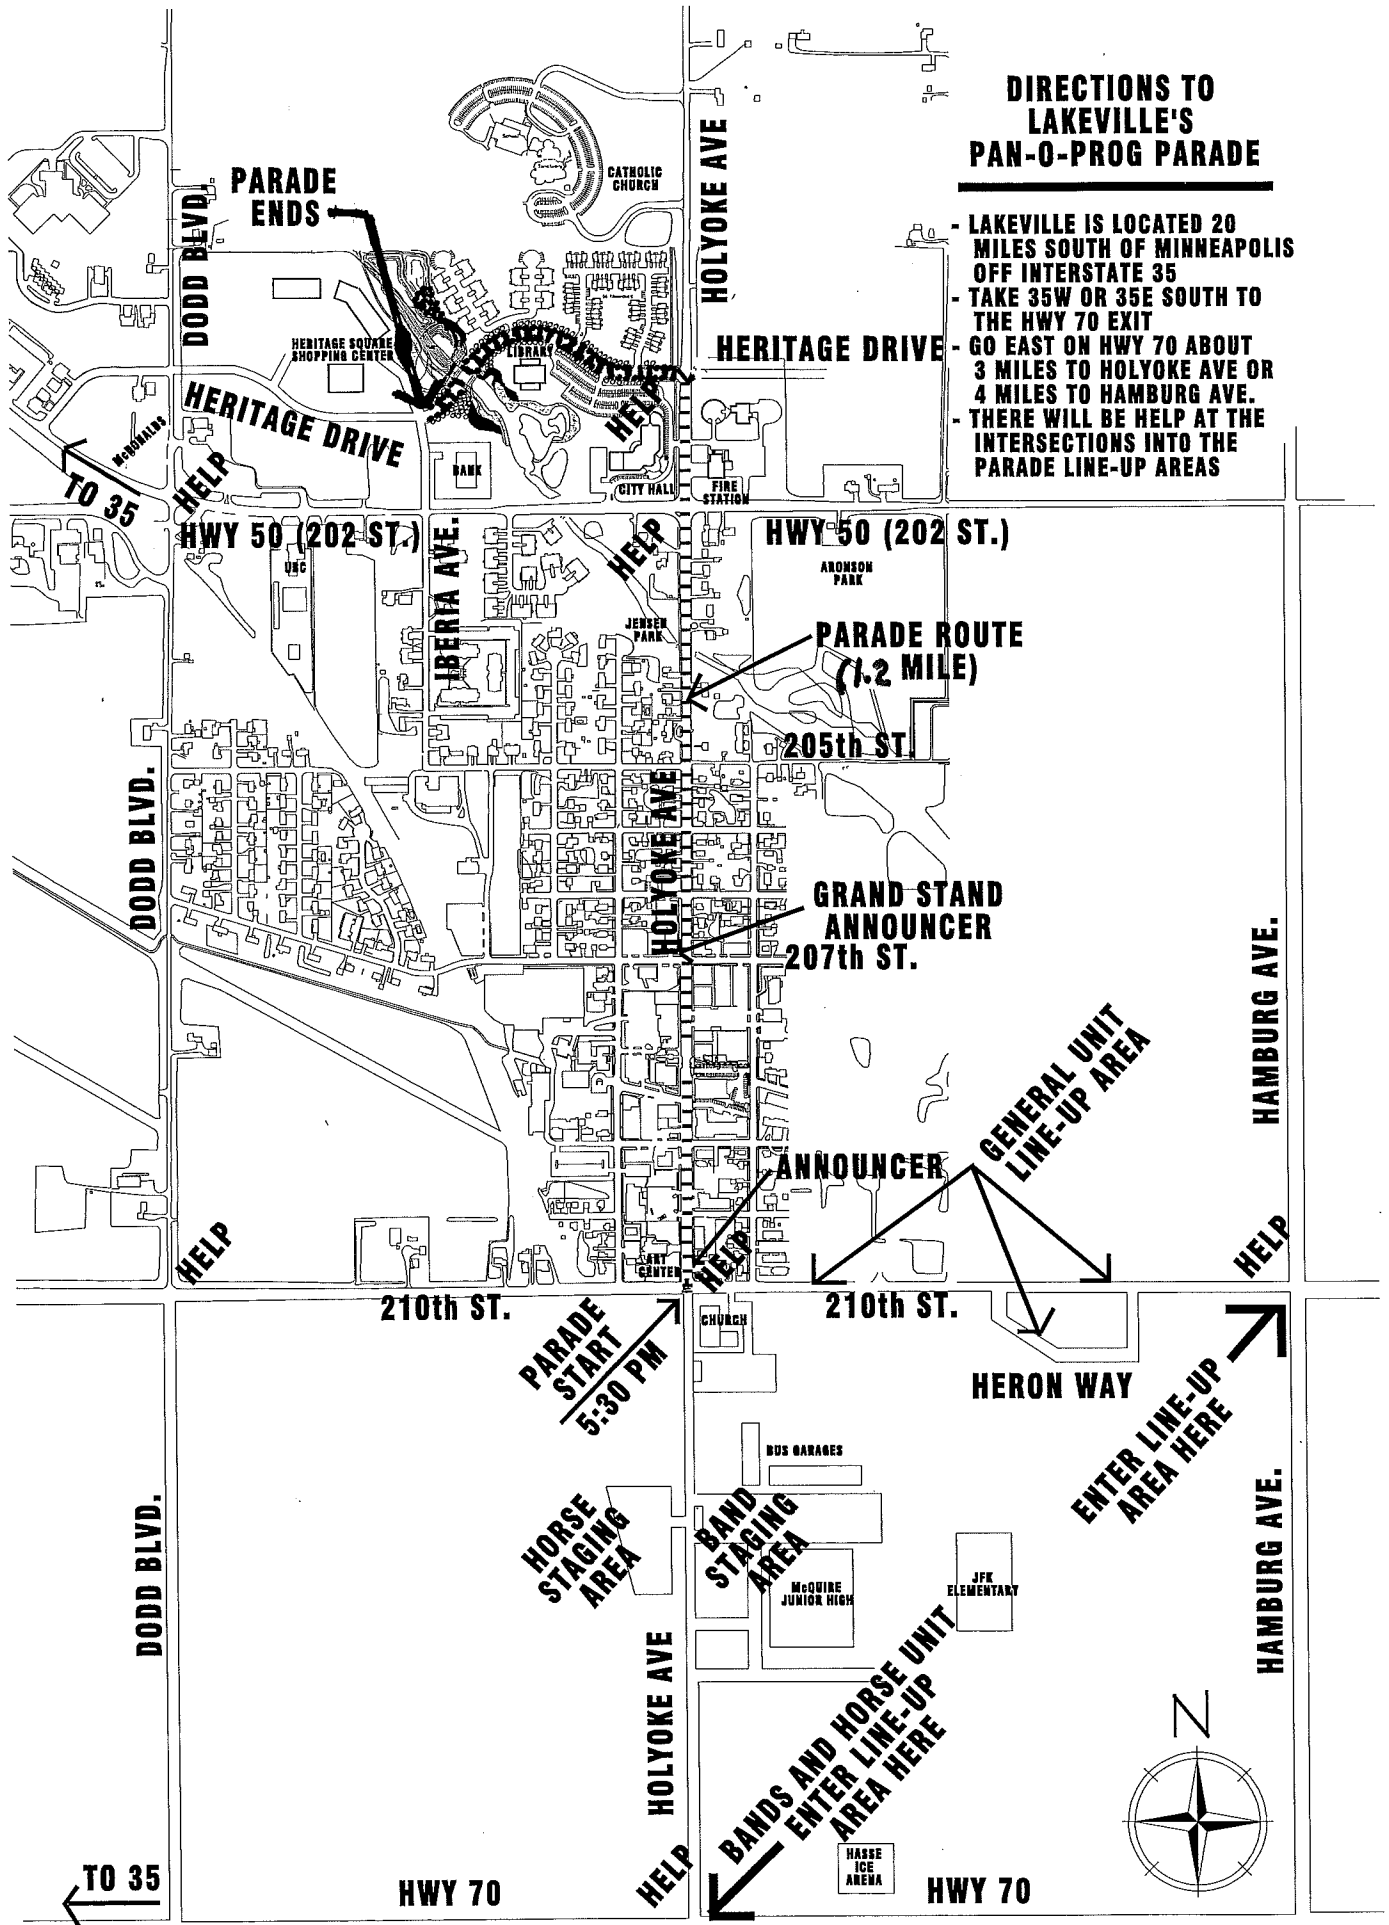

DIRECTIONS TO LAKEVILLE'S PAN-O-PROG PARADE

- LAKEVILLE IS LOCATED 20 MILES SOUTH OF MINNEAPOLIS OFF INTERSTATE 35
- TAKE 35W OR 35E SOUTH TO THE HWY 70 EXIT
- GO EAST ON HWY 70 ABOUT 3 MILES TO HOLYOKE AVE OR 4 MILES TO HAMBURG AVE.
- THERE WILL BE HELP AT THE INTERSECTIONS INTO THE PARADE LINE-UP AREAS

TO 35

HWY 70

HWY 70